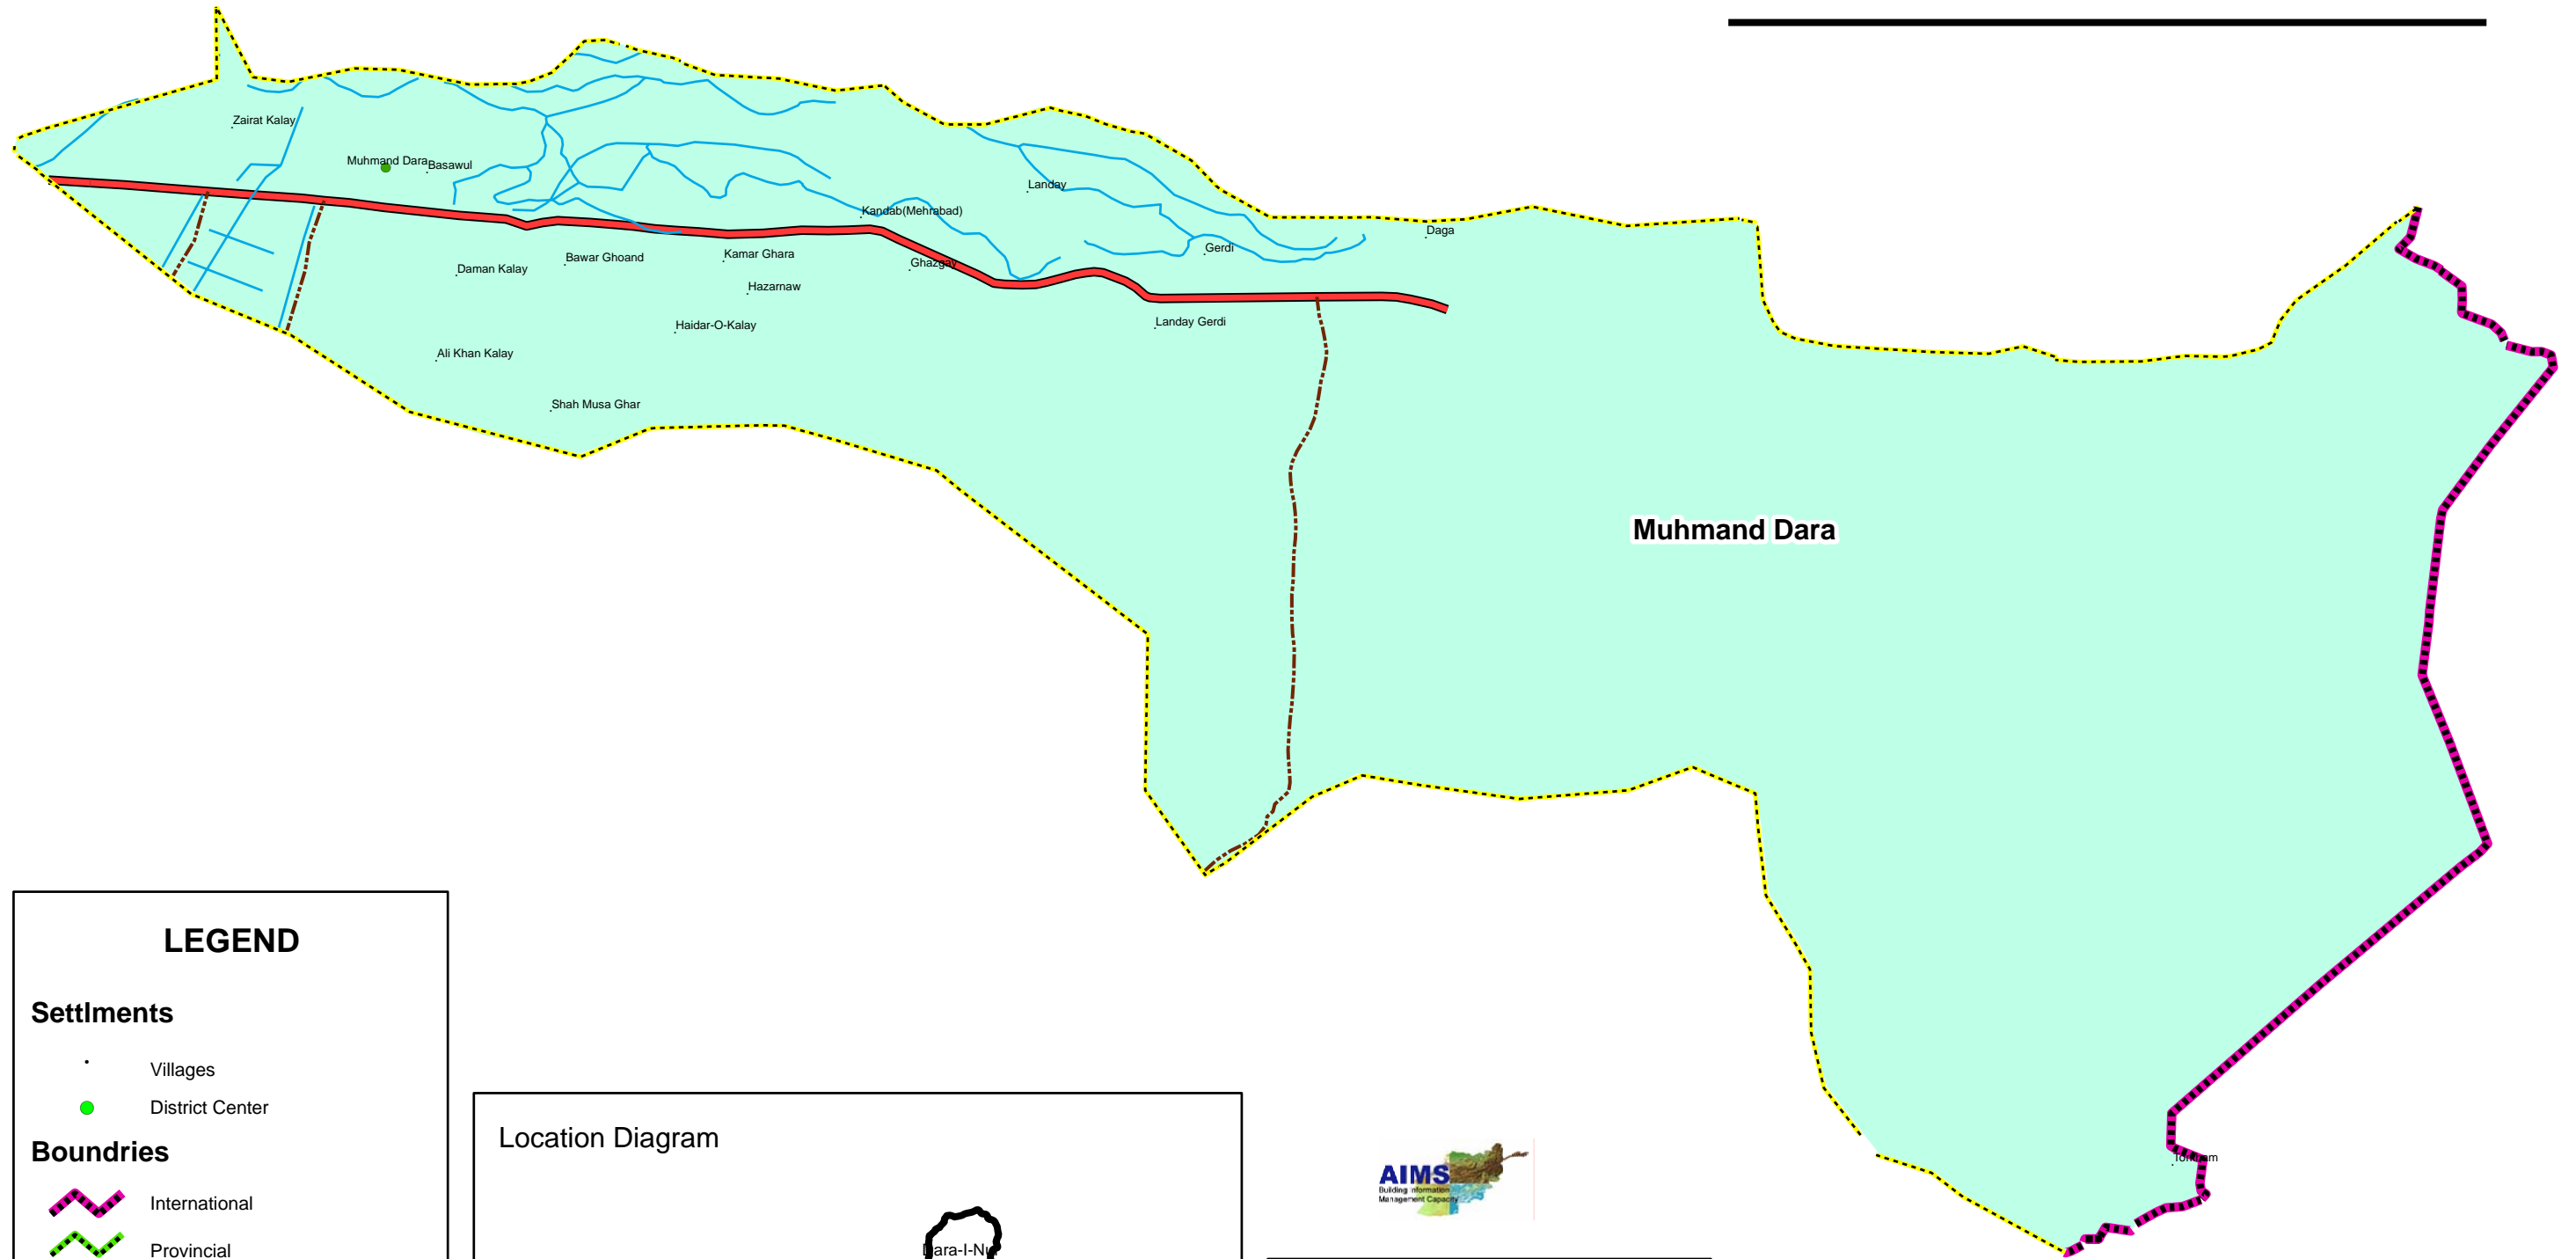

MUMAND DARA DISTRICT

Nangarhar Province

LEGEND

Settlements

- Villages
- District Center

Boundries

- International
- Provincial
- District

Roads

- All Weather Primary
- All Weather Secondary
- Track

Hydrologies

- Rivers
- Lakes

Location Diagram

Note:

The boundaries and names on the map do not imply Official Endorsement or Acceptance by the United Nation.

For Standardization purpose AIMS uses the 34 Province 398 Districts boundary model.

For further information contact AIMS
E-mail: info@aims.org.af
Web site: www.aims.org.af

DATED: JAN 2009

Coordinates: Geographic Decimal Degree
Datum: WGS 84